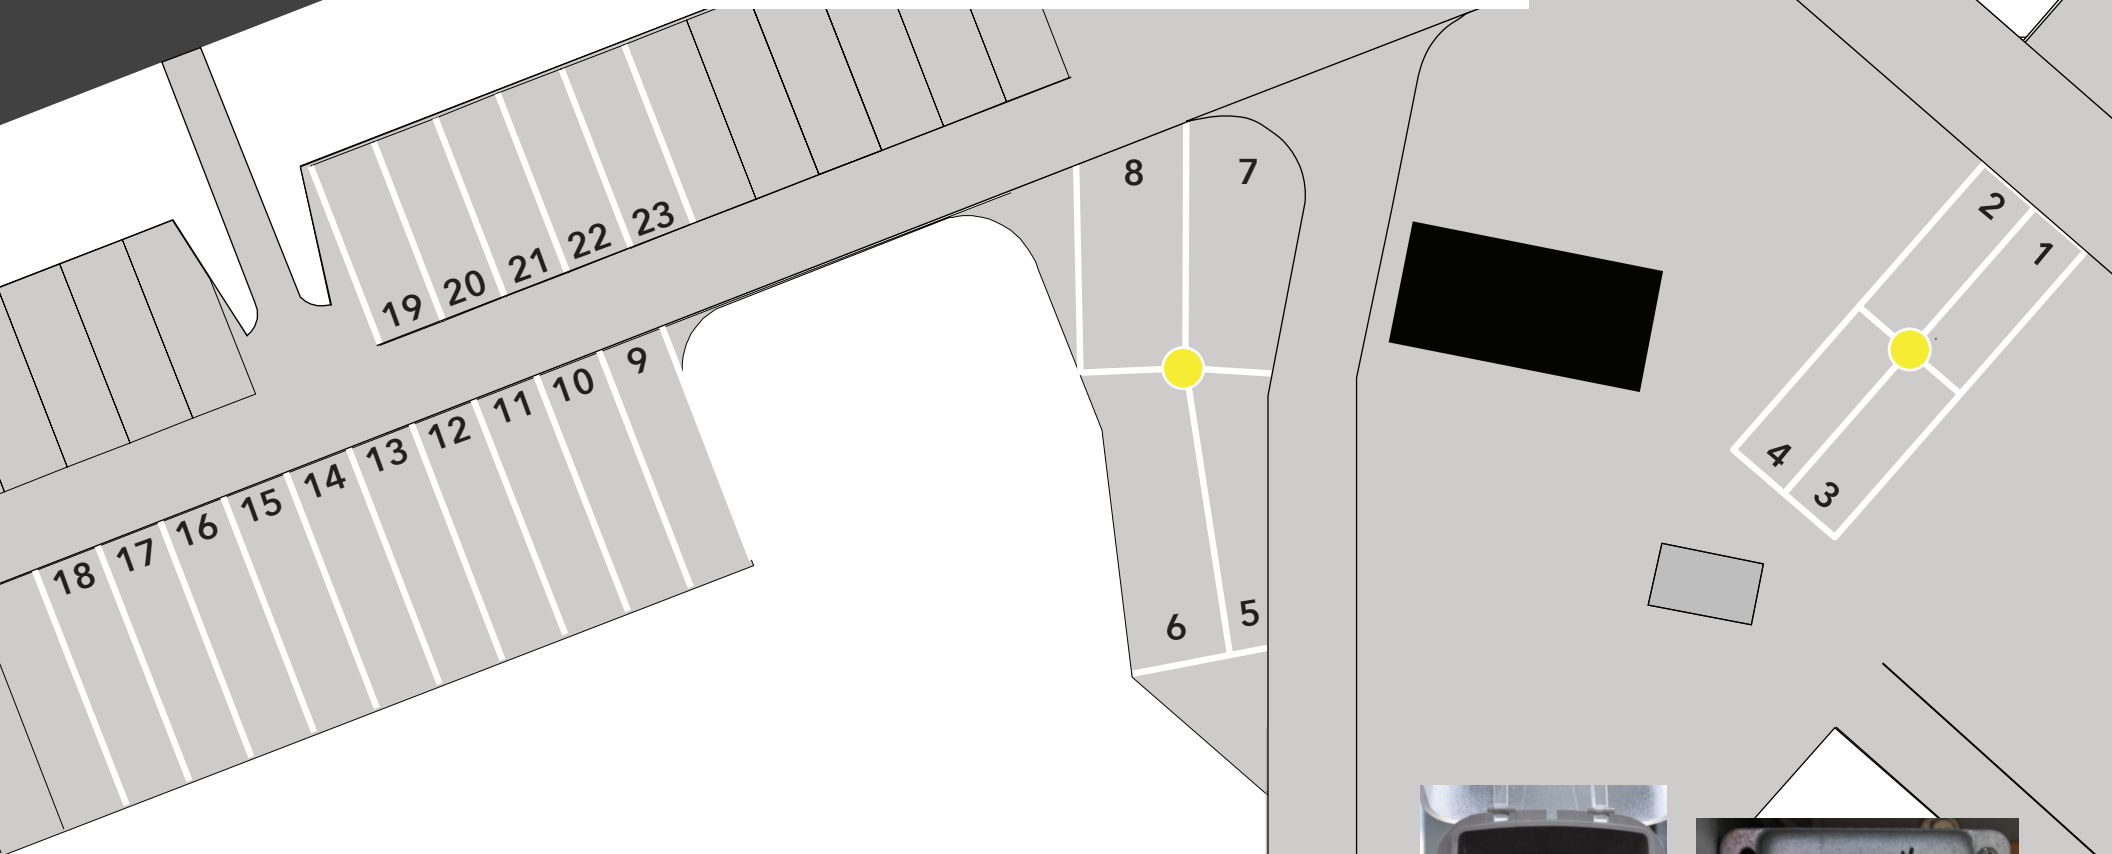

South Paddock Electric

Spot Includes:
1-110V
1-50AMP/220

Spot	Size
24-33	50L X 24 W

North Paddock Electric

Spot	Size
1-4	68L X 24W
5	117L X 23W
6	117L X 22W
7	85L X 29W
8	85L X 27W
9-18	105L X 24W
19-23	72L X 23 W

Electric Options
1-110V
1-50AMP/220