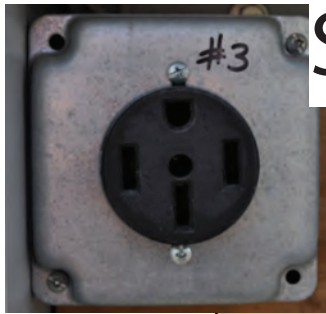

South Paddock Electric

Spot Includes:
1-110V
1-50AMP/220

Spot	Size
24-33	50L X 24 W

North Paddock Electric

Spot	Size
1-4	68L X 24W
5	117L X 23W
6	117L X 22W
7	85L X 29W
8	85L X 27W
9-18	105L X 24W
19-23	72L X 23 W