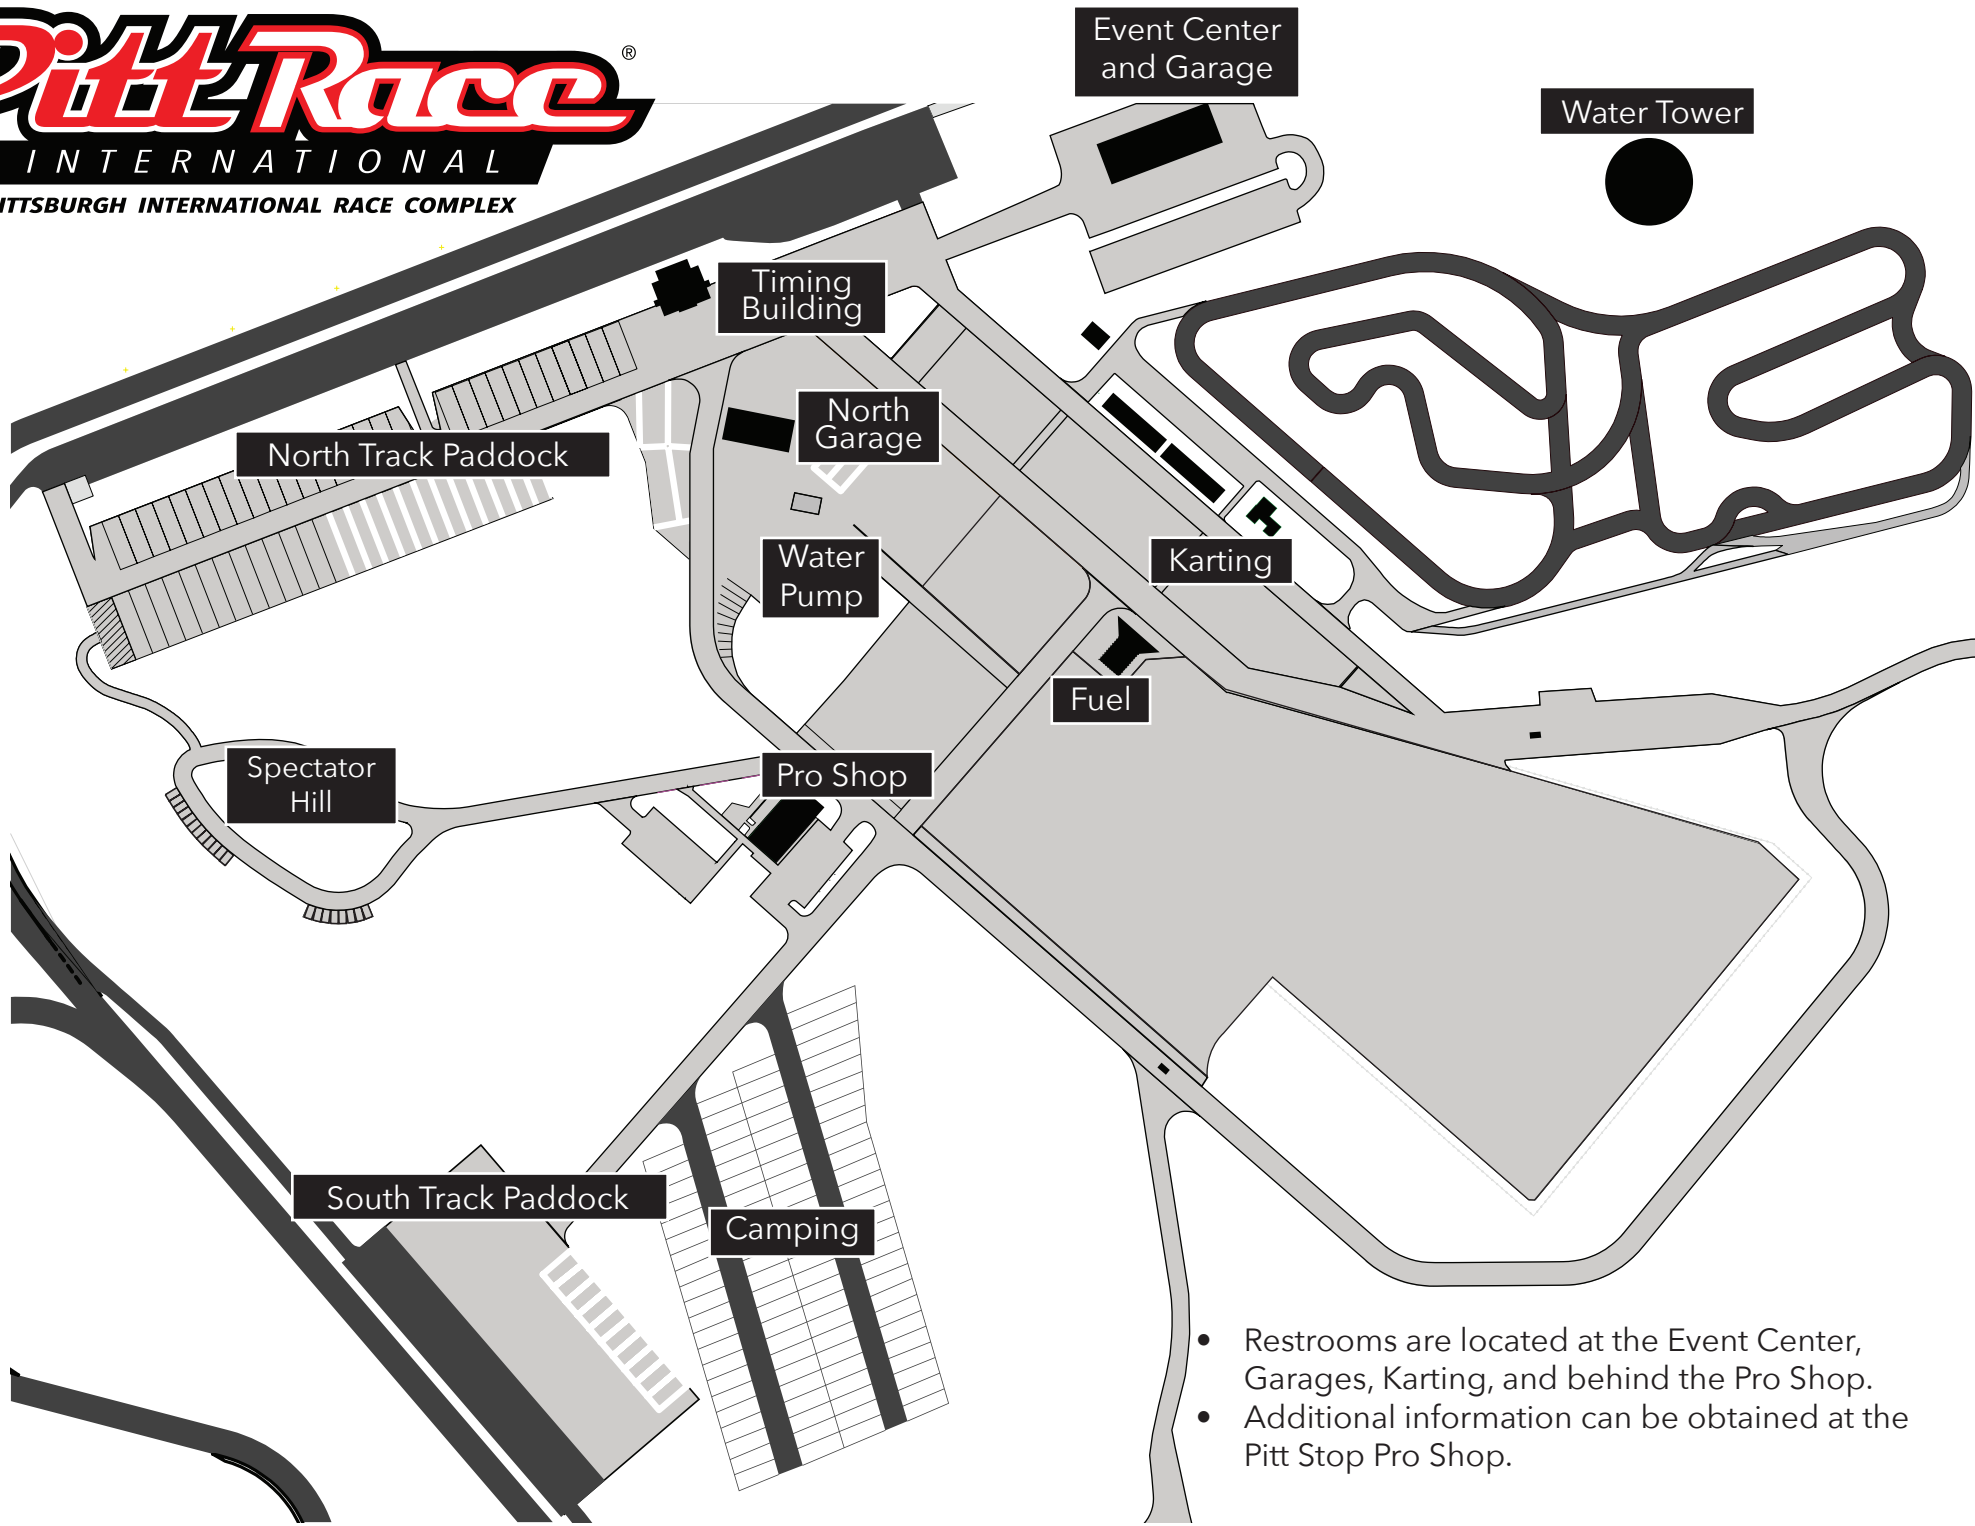

Pitt Race[®]

INTERNATIONAL
PITTSBURGH INTERNATIONAL RACE COMPLEX

- Restrooms are located at the Event Center, Garages, Karting, and behind the Pro Shop.
- Additional information can be obtained at the Pitt Stop Pro Shop.